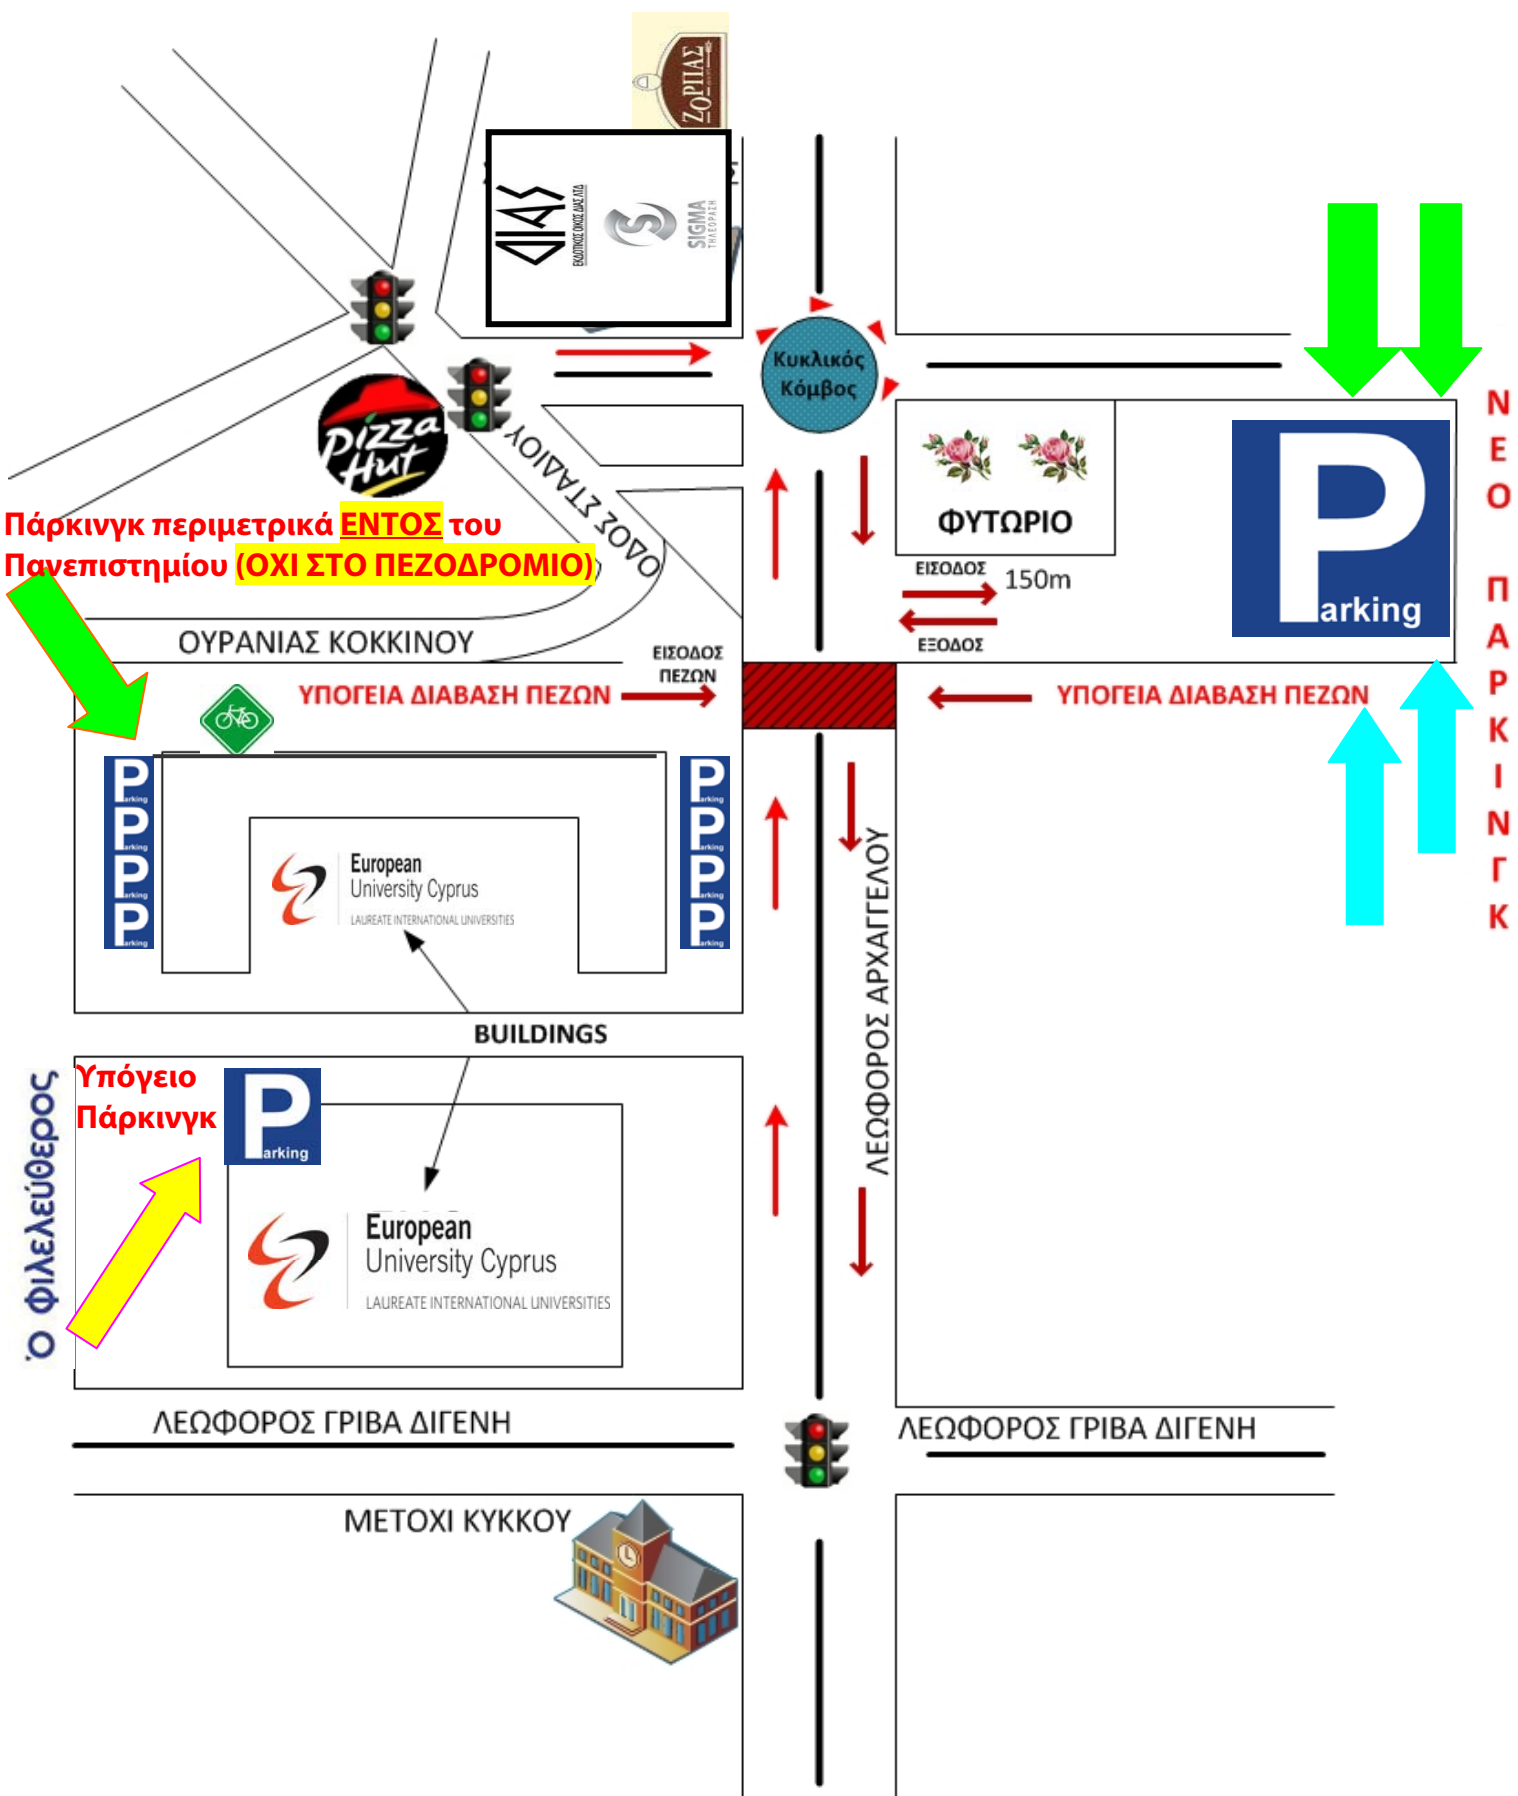

Parking IN & AROUND the Campus premises (NOT the sidewalk)

Ouranias Kokkinou Street

Underground pedestrian passage

Underground pedestrian passage

CAMPUS

Underground Parking

Griva Digeni Avenue

Griva Digeni Avenue

Kykkos Church

OPERATING HOURS: 8:00AM – 9:30PM

Φοιτητές

Πάρκινγκ περιμετρικά **ΕΝΤΟΣ** του Πανεπιστημίου **(ΟΧΙ ΣΤΟ ΠΕΖΟΔΡΟΜΙΟ)**

ΩΡΕΣ ΛΕΙΤΟΥΡΓΙΑΣ: 8:00PM – 9:30MM
OPERATING HOURS: 8:00AM – 9:30PM